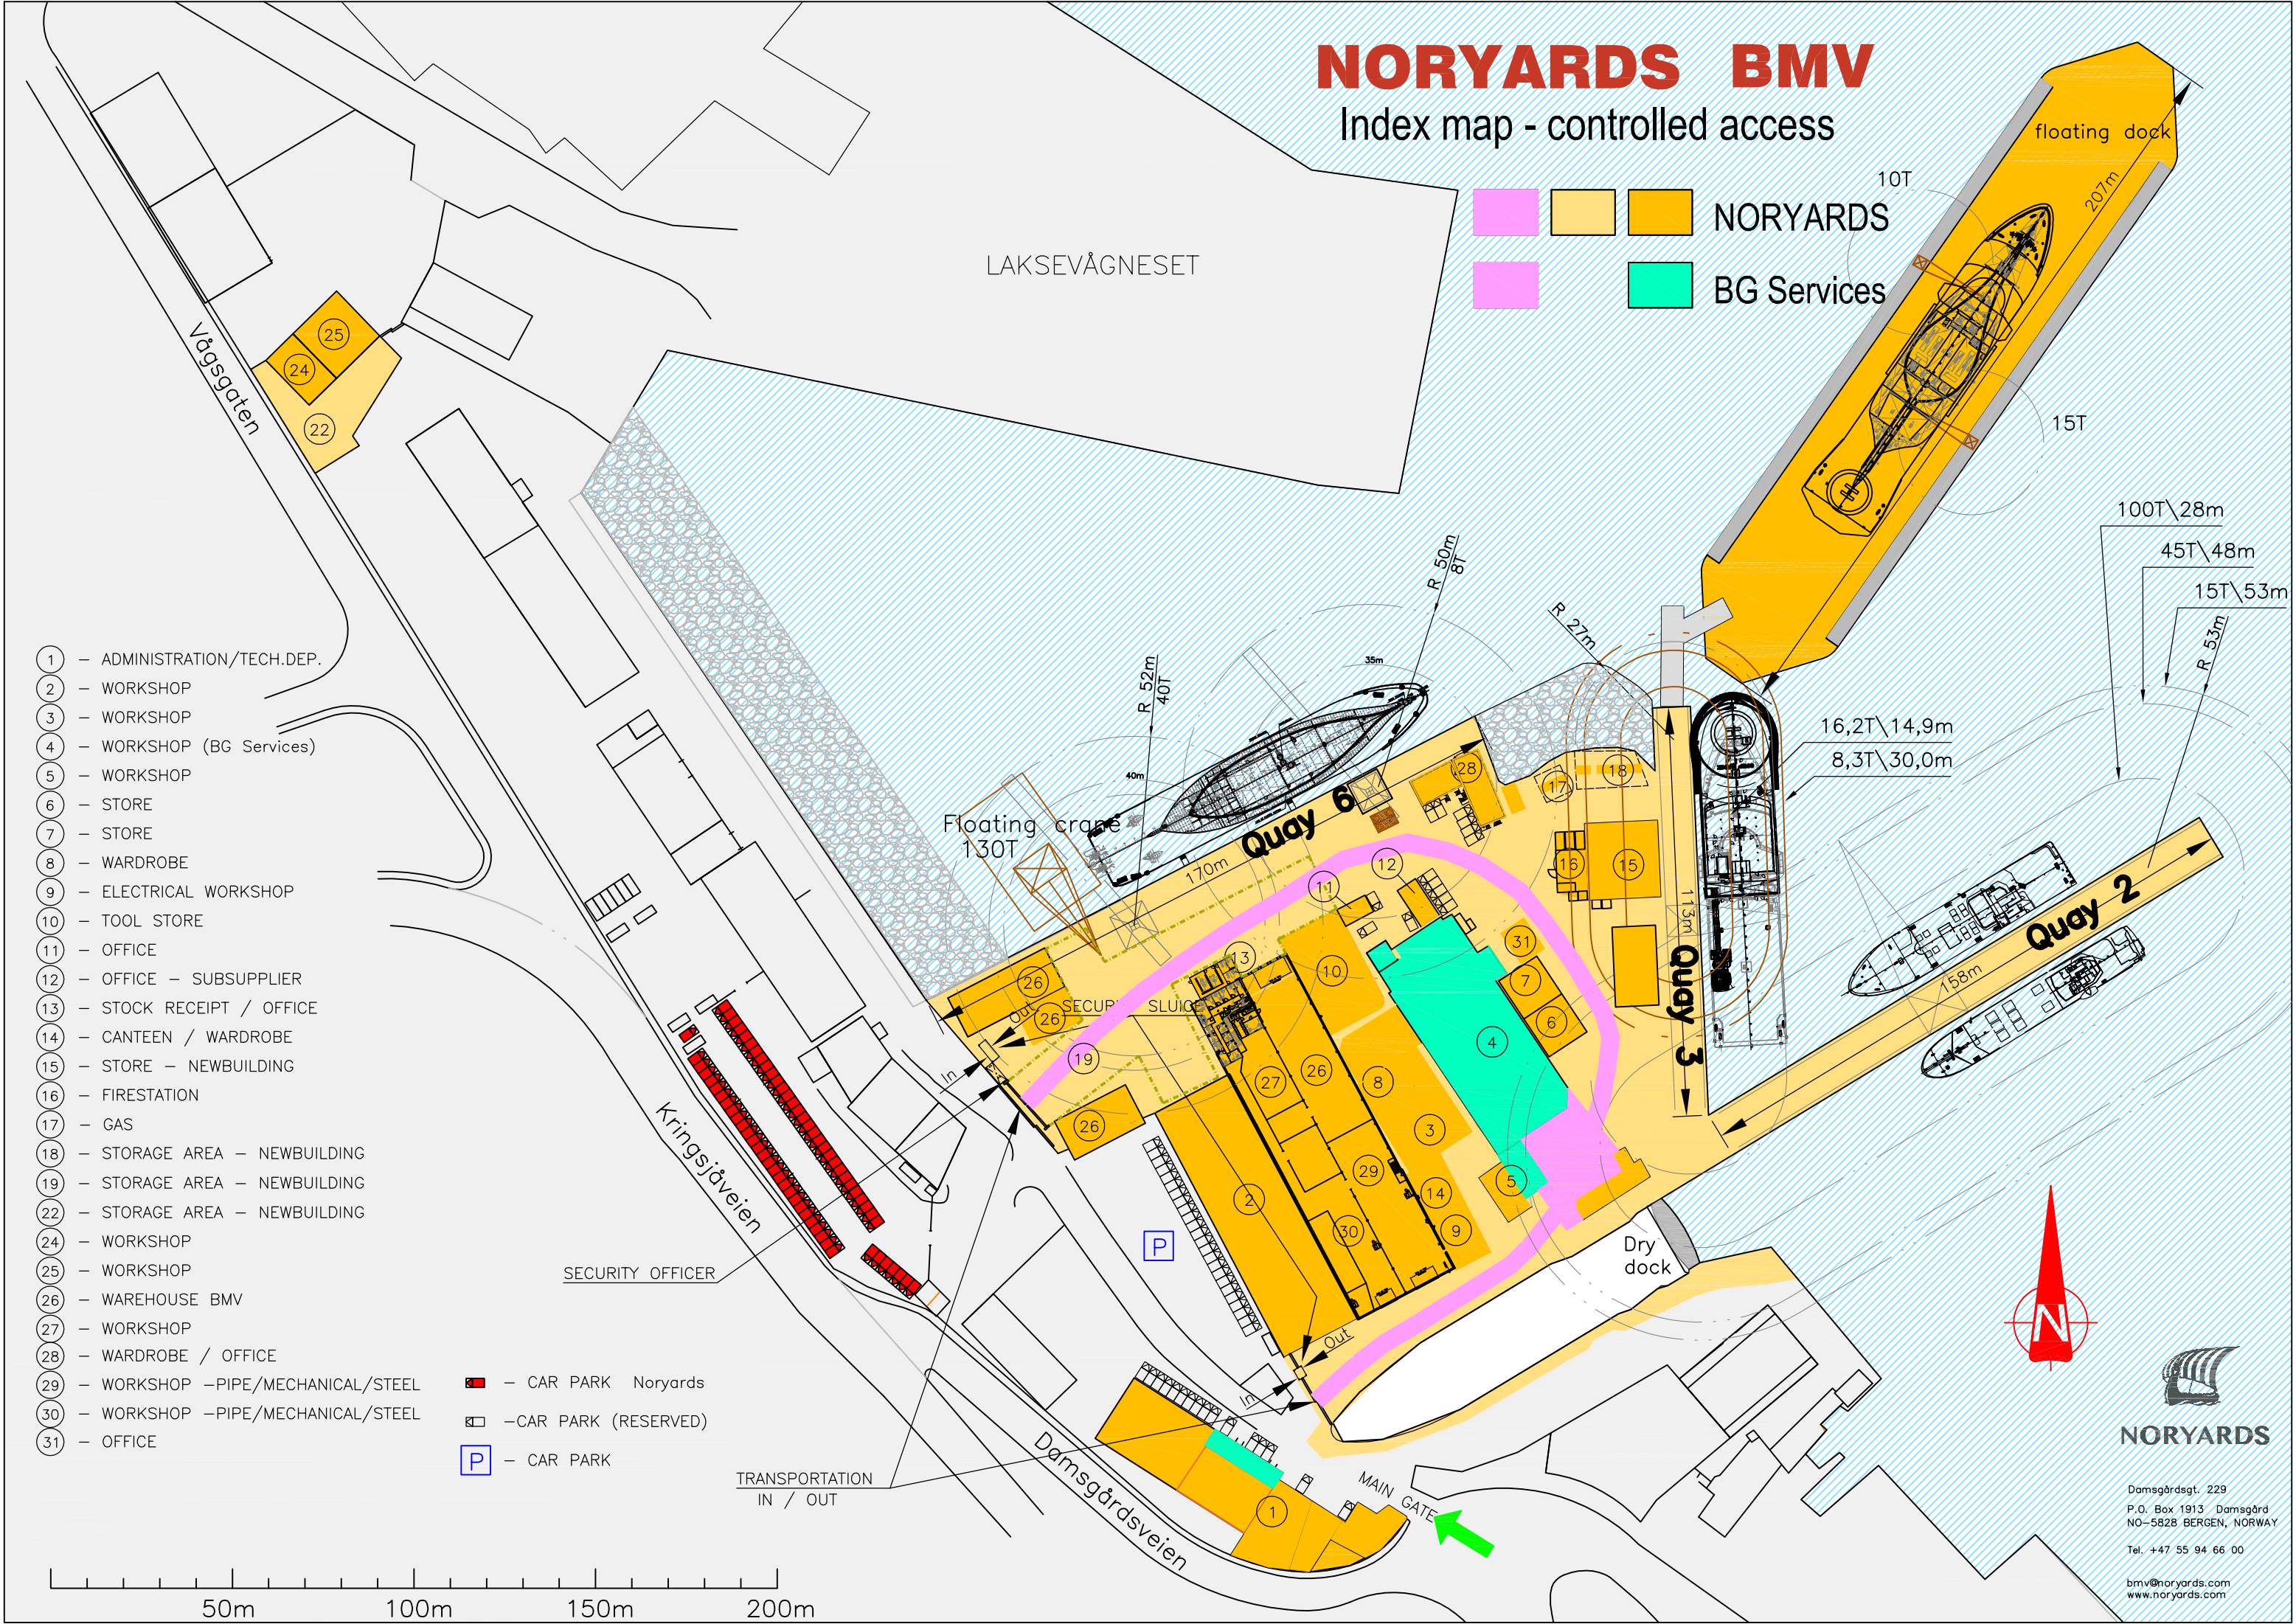

NORYARDS BMV

Index map - controlled access

NORRYARDS

 BG Services

- ① - ADMINISTRATION/TECH.DEP.
- ② - WORKSHOP
- ③ - WORKSHOP
- ④ - WORKSHOP (BG Services)
- ⑤ - WORKSHOP
- ⑥ - STORE
- ⑦ - STORE
- ⑧ - WARDROBE
- ⑨ - ELECTRICAL WORKSHOP
- ⑩ - TOOL STORE
- ⑪ - OFFICE
- ⑫ - OFFICE - SUBSUPPLIER
- ⑬ - STOCK RECEIPT / OFFICE
- ⑭ - CANTEEN / WARDROBE
- ⑮ - STORE - NEWBUILDING
- ⑯ - FIRESTATION
- ⑰ - GAS
- ⑱ - STORAGE AREA - NEWBUILDING
- ⑲ - STORAGE AREA - NEWBUILDING
- ⑳ - STORAGE AREA - NEWBUILDING
- ㉔ - WORKSHOP
- ㉕ - WORKSHOP
- ㉖ - WAREHOUSE BMV
- ㉗ - WORKSHOP
- ㉘ - WARDROBE / OFFICE
- ㉙ - WORKSHOP -PIPE/MECHANICAL/STEEL
- ㉚ - WORKSHOP -PIPE/MECHANICAL/STEEL
- ㉛ - OFFICE

- CAR PARK Noryards
- CAR PARK (RESERVED)
- CAR PARK

Damsgårdsvegt. 229
 P.O. Box 1913 Damsgård
 NO-5828 BERGEN, NORWAY
 Tel. +47 55 94 66 00
 bmv@noryards.com
 www.noryards.com